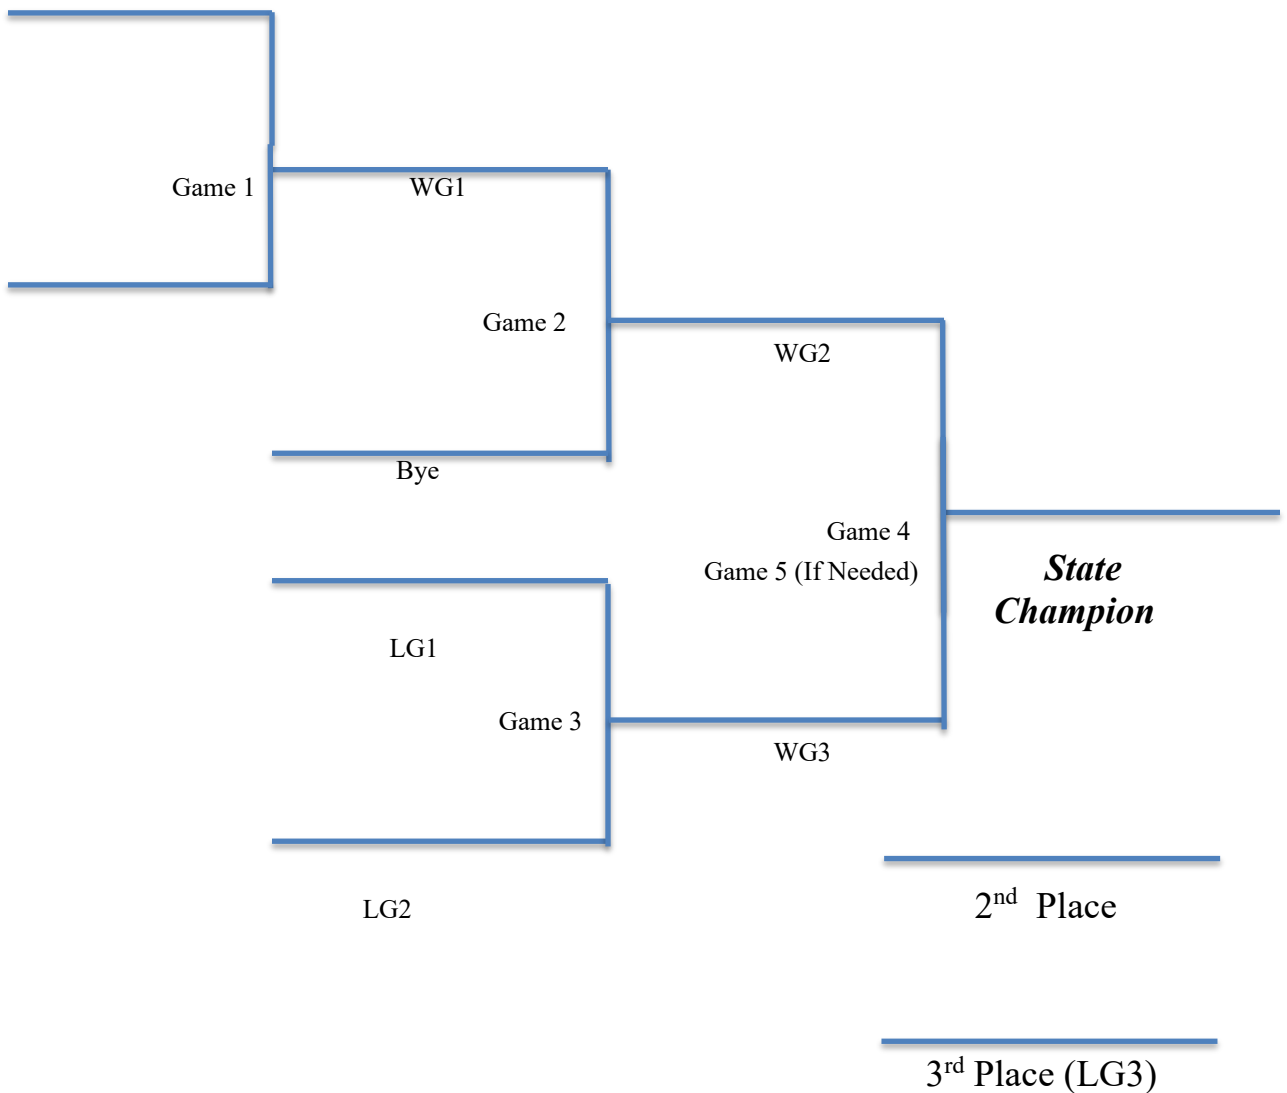

# Bible Tic-Tac-Toe

9:30 a.m.

Room 113

Mt Home 1<sup>st</sup>  
Oak Grove  
Star City

Polk Bayou  
Fellowship  
Saline

\* Before Game 1 play, each team will pick a number from event MC to determine the “bye” position of Game 2.

# Bible Bowl

Following Bible Tic –Tac-Toe

Room 113

Oak Grove

Fellowship

\*\*\*\*\*

[www.verticalthree.com](http://www.verticalthree.com)

[www.fwbgo.com](http://www.fwbgo.com)